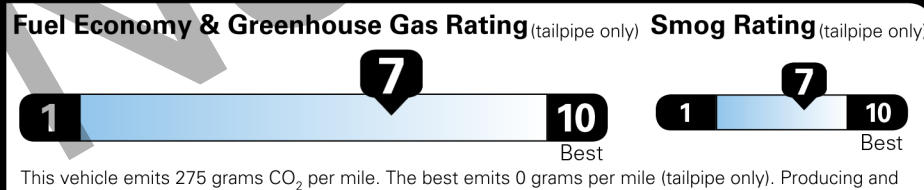

MANUFACTURER'S SUGGESTED RETAIL PRICE		\$ 24,545.00
OPTIONAL EQUIPMENT		
FE	50 State Emissions	0.00
PC	Special Color	425.00

SOUTHEAST TOYOTA DISTRIBUTORS, LLC		\$ 26,145.00
TOTAL FROM MANUFACTURER'S LABEL		
DISTRIBUTOR'S INSTALLED OPTIONS		
XY900	TOYOGUARD Platinum Includes: 2 Oil and Filter Changes at any Toyota Dealer Four Tire Rotations Roadside and Rental Car Assistance Exterior Paint Sealant and Interior Protector	699.00
PF400	Clear Paint Protection - Full Hood Package Includes coverage on: Full Hood Mirror Backs (if applicable)	419.00
MC200	Carpet Floor Mats with Carpet Cargo Mat	399.00
CY200	Phone Cable & Charge Package Contents: 1-Dual Smart USB Car Charger - 2.4A each port 1-Apple Lightning to USB Cable - 3' Red 1-Apple Lightning to USB Cable - 6' Red 1-USB-C to USB-A Cable - 3' Red	73.00
FP501	Southeast Toyota Distributor Plus Includes: Certified Technician 46 Point Quality Inspection Digital Picture Asset Program	0.00

EPA DOT Fuel Economy and Environment

Gasoline Vehicle

You save \$1,000
in fuel costs over 5 years compared to the average new vehicle.

Annual fuel cost \$1,100

Actual results will vary for many reasons, including driving conditions and how you drive and maintain your vehicle. The average new vehicle gets 27 MPG and costs \$6,500 to fuel over 5 years. Cost estimates are based on 15,000 miles per year at \$2.35 per gallon. MPGe is miles per gasoline gallon equivalent. Vehicle emissions are a significant cause of climate change and smog.