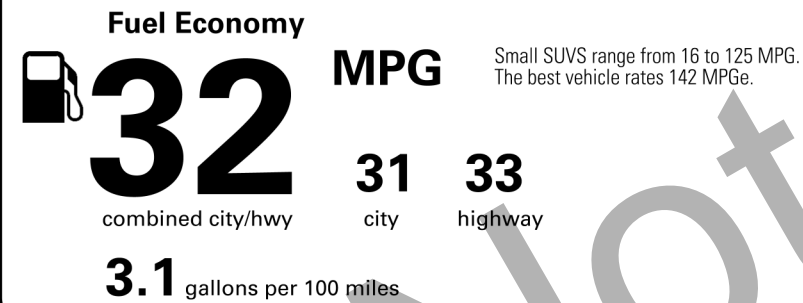

EPA DOT Fuel Economy and Environment

Gasoline Vehicle

You save \$1,000
in fuel costs over 5 years compared to the average new vehicle.

Annual fuel cost \$1,100

Actual results will vary for many reasons, including driving conditions and how you drive and maintain your vehicle. The average new vehicle gets 27 MPG and costs \$6,500 to fuel over 5 years. Cost estimates are based on 15,000 miles per year at \$2.35 per gallon. MPGe is miles per gasoline gallon equivalent. Vehicle emissions are a significant cause of climate change and smog.

TOTAL DISTRIBUTOR'S INSTALLED OPTIONS	\$ 1,590.00
DESTINATION FUEL SURCHARGE	0.00
TOTAL	\$ 27,735.00

DELIVERED BY TRUCK TO: 32136

HUBERT VESTER TOYOTA OF WILSON
 3712 RALEIGH ROAD PARKWAY
 WILSON, NC 27896